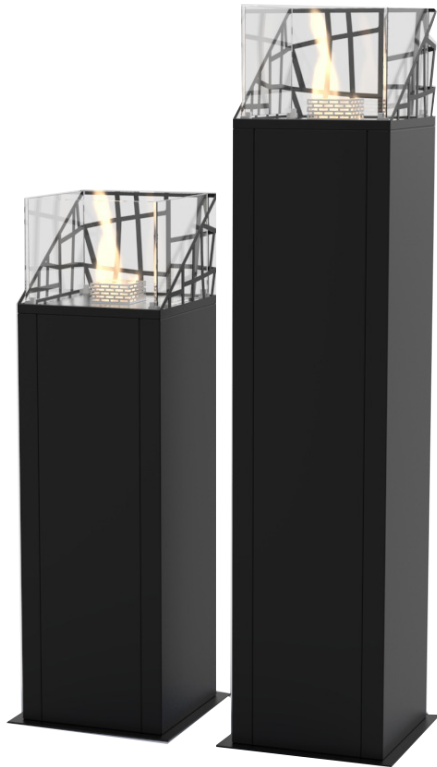

# DUBAI SQUARE™

Dubai Series™ is a part of the Decoflame® outdoor fireplace collection.

The two models: Dubai Round™ and Dubai Square™ are available in two sizes: Low: Lounge / High: Tower.

Designed to bring warmth during chilly nights, these models add an oriental touch and style to the outdoor environment.

## TECHNICAL INFORMATION

Capacity:	1,7L
Burning time:	Up to 6 hours
Heat efficiency:	1,5 kW/h
Net weight:	40kg / 50kg
Burner:	Manual
Materials:	Burner: Brushed stainless steel Hardened glass: 8mm Column: Powder coated steel
Finish:	Black, white and rusty Optionally any RAL color Foot: Brushed stainless steel Rusty surface, comes with rusty foot
Fuel:	Use bioethanol at 96,5 - 97,5%