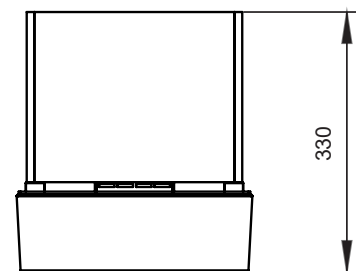

NICE TOWER TABLE TOP™

The decoflame® Nice Table Top™ Series is a series of beautiful freestanding table-top models in 3 sizes and various finishes.

These models can be placed on any level surface in- and outdoors and are perfect for both the terrace but also indoors in the large kitchen-dining room, living room or bathroom.

The decoflame burner is made of brushed stainless steel and is surrounded by a tempered glass.

STANDARD FINISH

OPTIONAL FINISH

TECHNICAL INFORMATION

Capacity:	1,7 L
Burning time:	Up to 6 hours
Heat efficiency:	1,5 kW/h
Net weight:	12,7 kg
Burner:	Manual
Materials:	Burner: Stainless steel 8mm hardened glass
Finish:	Powder coated white
Optional finish:	Polished or brushed stainless steel, polished or brushed brass and copper Any RAL color
Fuel:	Bioethanol at 96,5 - 97,5%

FEATURES

- No chimney required
- No smoke, ash or soot
- Manual burner
- Safety chamber
- Easy to relocate

ACCESSORIES

- Shutter tool / Fuel Funnel / Sponge / Lid

BIOETHANOL

For use and information about bioethanol, please visit our website decoflame.com.
(Please be aware that bioethanol is essential to a proper use and guarantee of your product).