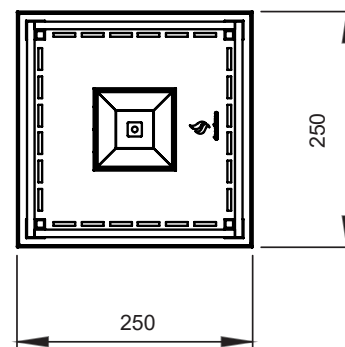

NICE LOUNGE TABLE TOP™

The decoflame® Nice Table Top™ Series is a serie of beautiful freestanding table-top models in 3 sizes and varoius finishes.

These models can be places on any level surface in- and outdoors and are perfect for both the terrace but also indoors in the large kitchen-dining room, living room or bathroom.

The decoflame burner is made of brushed stainless steel and is surrounded by a tempered glass.

STANDARD FINISH

OPTIONAL FINISH

TECHNICAL INFORMATION

Capacity:	1,3 L
Burning time:	Up to 6 hours
Heat efficiency:	1,2 kW/h
Net weight:	7,5 kg
Burner:	Manual
Materials:	Burner: Stainless steel 8mm hardened glass
Finish:	Powder coated white
Optional finish:	Polished or brushed stainless steel, polished or brushed brass and copper Any RAL color
Fuel:	Bioethanol at 96,5 - 97,5%

FEATURES

- No chimney required
- No smoke, ash or soot
- Manual burner
- Safety chamber
- Easy to relocate

ACCESSORIES

- Shutter tool / Fuel Funnel / Sponge / Lid

BIOETHANOL

For use and information about bioethanol, please visit our webiste decoflame.com.

(Please be aware that bioethanol is essential to a proper use and gurantee of your product).