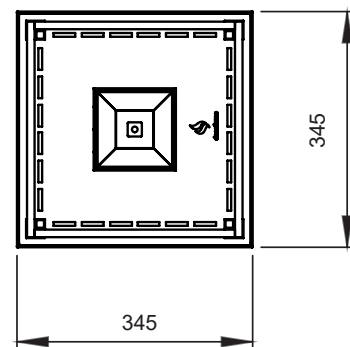

NICE TOWER TABLE TOP™

The decoflame® Nice Table Top™ Series is a series of beautiful freestanding table-top models in 3 sizes and various finishes.

These models can be placed on any level surface in- and outdoors and are perfect for both the terrace but also indoors in the large kitchen-dining room, living room or bathroom.

The decoflame burner is made of brushed stainless steel and is surrounded by a tempered glass.

STANDARD FINISH

OPTIONAL FINISH

TECHNICAL INFORMATION

Capacity:	1,7 L
Burning time:	Up to 6 hours
Heat efficiency:	1,5 kW/h
Net weight:	12,7 kg
Burner:	Manual
Materials:	Burner: Stainless steel 8mm hardened glass
Finish:	Powder coated white
Optional finish:	Polished or brushed stainless steel, polished or brushed brass and copper Any RAL color
Fuel:	Bioethanol at 96,5 - 97,5%

FEATURES

- No chimney required
- No smoke, ash or soot
- Manual burner
- Safety chamber
- Easy to relocate

ACCESSORIES

- Shutter tool / Fuel Funnel / Sponge / Lid

BIOETHANOL

For use and information about bioethanol, please visit our website decoflame.com.
(Please be aware that bioethanol is essential to a proper use and guarantee of your product).