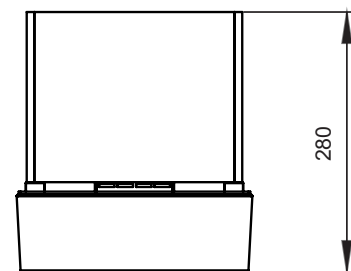

NICE LOUNGE TABLE TOP™

The decoflame® Nice Table Top™ Series is a serie of beautiful freestanding table-top models in 3 sizes and varoius finishes.

These models can be places on any level surface in- and outdoors and are perfect for both the terrace but also indoors in the large kitchen-dining room, living room or bathroom.

The decoflame burner is made of brushed stainless steel and is surrounded by a tempered glass.

STANDARD FINISH

OPTIONAL FINISH

TECHNICAL INFORMATION

Capacity:	1,3 L
Burning time:	Up to 6 hours
Heat efficiency:	1,2 kW/h
Net weight:	7,5 kg
Burner:	Manual
Materials:	Burner: Stainless steel 8mm hardened glass
Finish:	Powder coated white
Optional finish:	Polished or brushed stainless steel, polished or brushed brass and copper Any RAL color
Fuel:	Bioethanol at 96,5 - 97,5%

FEATURES

- No chimney required
- No smoke, ash or soot
- Manual burner
- Safety chamber
- Easy to relocate

ACCESSORIES

- Shutter tool / Fuel Funnel / Sponge / Lid

BIOETHANOL

For use and information about bioethanol, please visit our webiste decoflame.com.

(Please be aware that bioethanol is essential to a proper use and gurantee of your product).